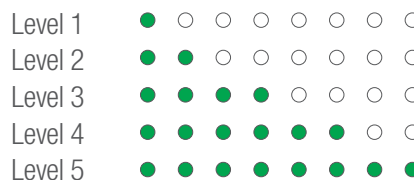

### KEY FUNCTIONS

- Key lock

- Sensitivity setting: 4 levels

- Volume setting: 5 levels

----- - LED-row to indicate keylock and sensitivity and volume settings

The sensitivity can be set as follows (ascending):

The volume can be set as follows (ascending):