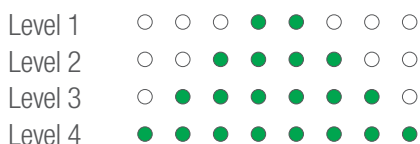

### KEY FUNCTIONS

- Key lock

- Sensitivity setting: 4 levels

- Volume setting: 5 levels

----- - LED-row to indicate keylock and sensitivity and volume settings

The sensitivity can be set as follows (ascending):

The volume can be set as follows (ascending):