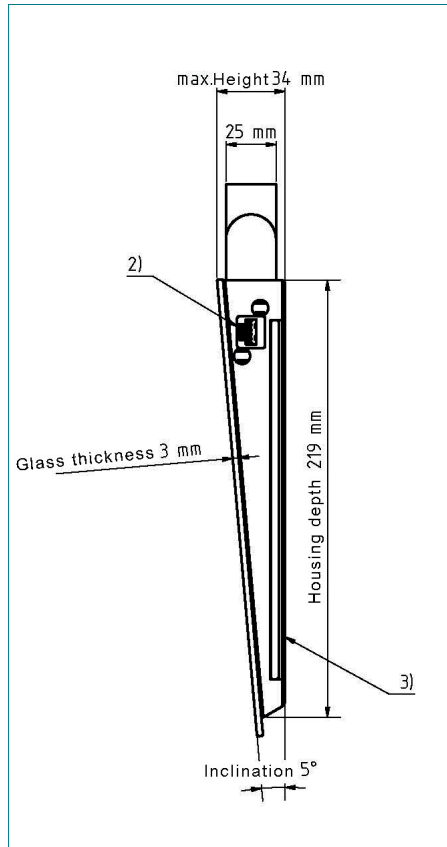

TECHNICAL DRAWINGS (in mm):

Subject to changes and errors

GETT Gerätetechnik GmbH

Mittlerer Ring 1 | 08233 Treuen | Germany
Tel: +49 37468 660-0
Fax: +49 37468 660-66
E-Mail: info@gett.de
Internet: www.gett.de

Gett North America LLC

E-Mail: info@gett-na.com
Internet: www.gett-na.com

Gett Asia Ltd.

E-Mail: info@gett-asia.com
Internet: www.gett-asia.com