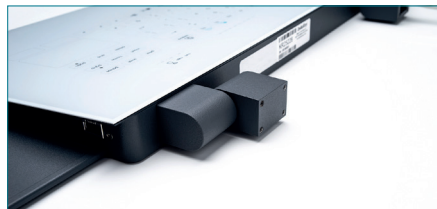

### TKR-086-TOUCH-PANEL-WHITE-USB

### PRODUCT FEATURES

- Capacitive foldable glass operating panel
- Keyboard with completely sealed glass surface
- Protection level IP65 (frontside)
- Key lock for disabling the keyboard during cleaning
- Washable and disinfectable - ensures high hygienic standard
- Compact key layout with integrated touchpad
- Beep volume and sensitivity are adjustable individually
- Various customisation options e.g. colours, layout, printing
- USB socket for mouse or peripherals
- EMC according to EN 60601-1-2 Edition 4

### SPECIFICATION

Number of Keys:	86
Mounting type:	Panel, foldable, wall mounting
Front plate material:	Hardened glass
Glass thickness:	3 mm
Technology:	Capacitive keys
Protection level:	IP65 (frontside)
Interfaces:	1 x USB for keyboard 1 x USB for USB socket
USB compatibility:	compliant with USB 2.0
Futher ports:	Ground cable
Operating temperature:	0 °C to 60 °C