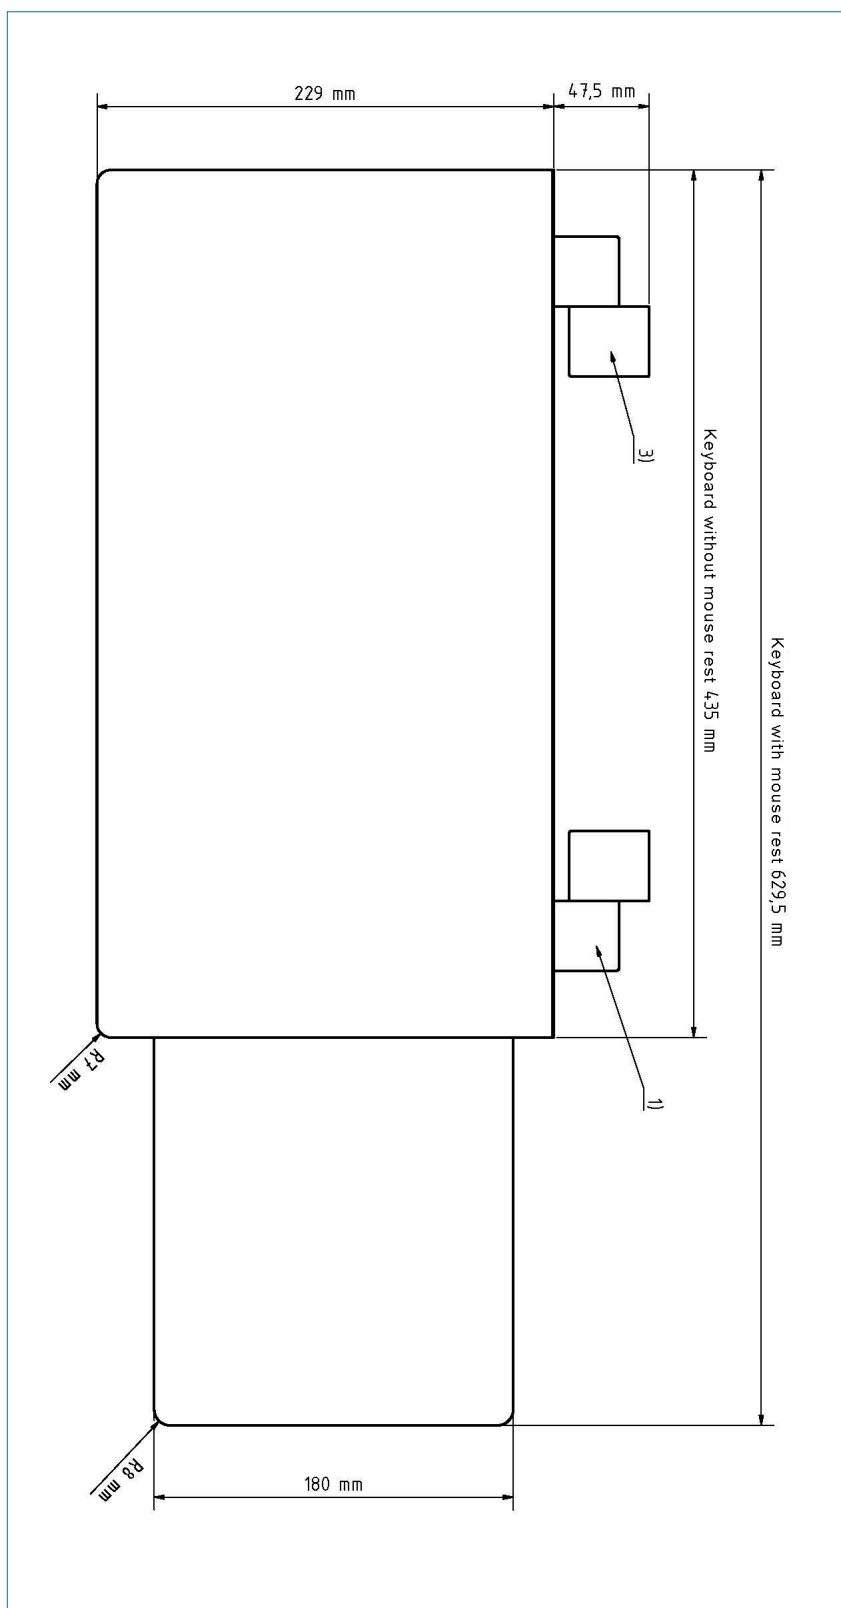

TECHNICAL DRAWINGS (in mm):

Subject to changes and errors

GETT Gerätetechnik GmbH

Mittlerer Ring 1 | 08233 Treuen | Germany
Tel: +49 37468 660-0
Fax: +49 37468 660-66
E-Mail: info@gett.de
Internet: www.gett.de

Gett North America LLC

E-Mail: info@gett-na.com
Internet: www.gett-na.com

Gett Asia Ltd.

E-Mail: info@gett-asia.com
Internet: www.gett-asia.com