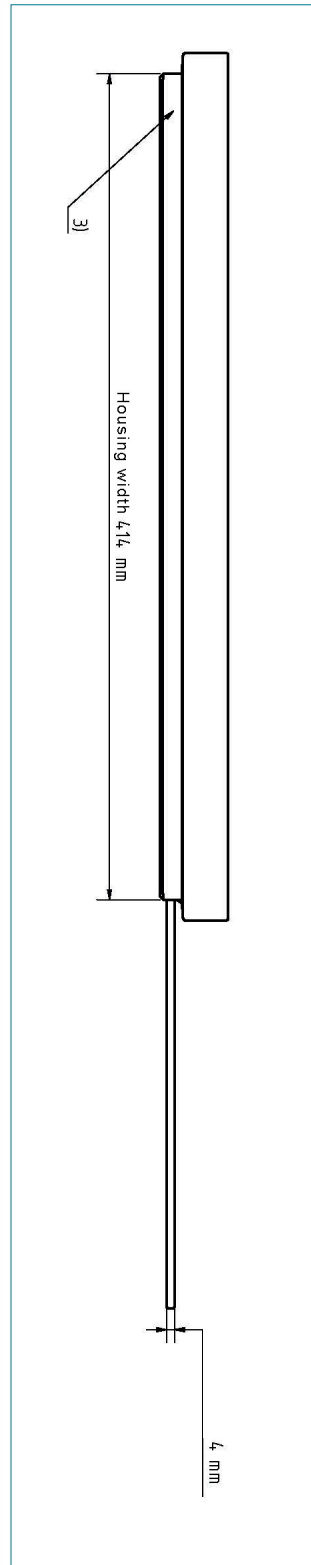

TECHNICAL DRAWINGS (in mm):

Subject to changes and errors

GETT Gerätetechnik GmbH

Mittlerer Ring 1 | 08233 Treuen | Germany
Tel: +49 37468 660-0
Fax: +49 37468 660-66
E-Mail: info@gett.de
Internet: www.gett.de

Gett North America LLC

E-Mail: info@gett-na.com
Internet: www.gett-na.com

Gett Asia Ltd.

E-Mail: info@gett-asia.com
Internet: www.gett-asia.com