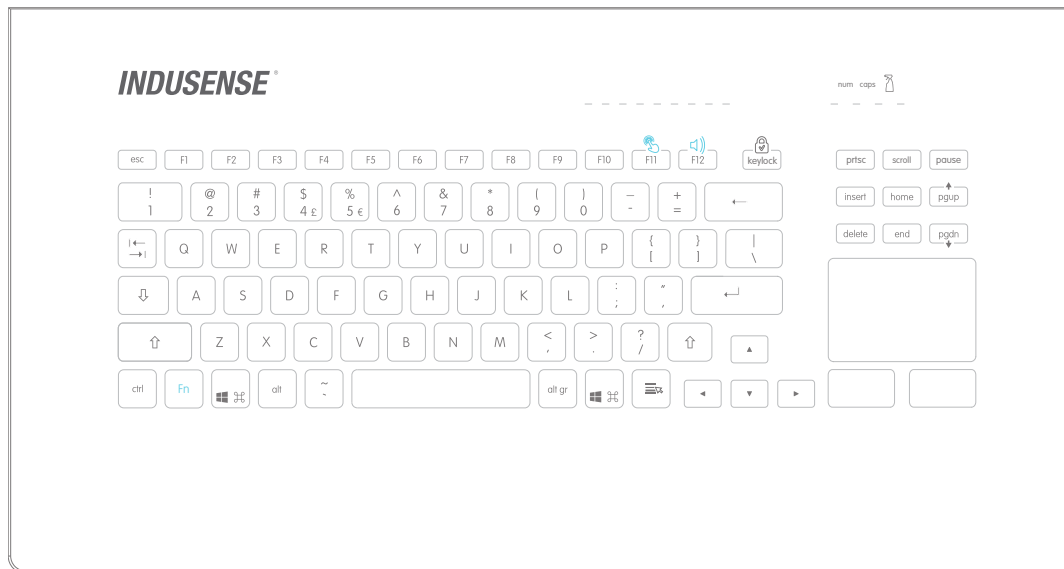

### KEY FUNCTIONS

- Key lock

- Sensitivity setting: 4 levels

- Volume setting: 5 levels

----- - LED-row to indicate keylock and sensitivity and volume settings

The sensitivity can be set as follows (ascending):