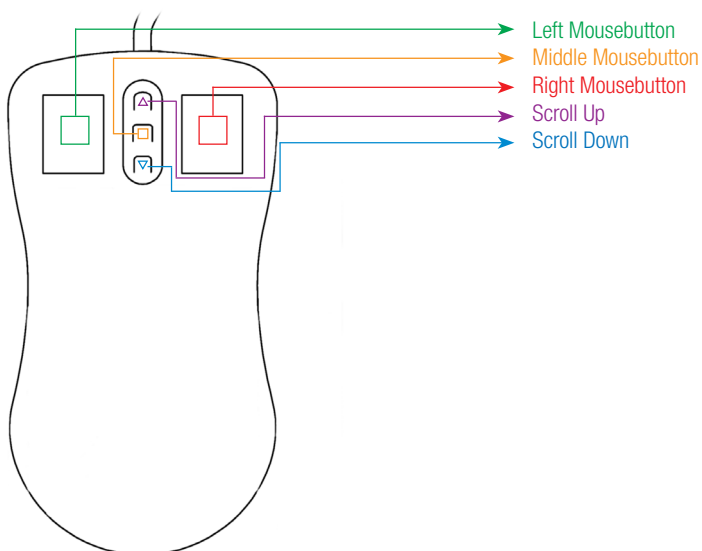

Mouse functions when using standard Windows® drivers

Resolution adjustment:

Resolution is adjustable in 4 levels: 400, 800, 1200 and 1600 cpi.
Keep left and right mousebutton pressed at once and adjust the resolution with the scrollbuttons:
* Scroll-up button: higher resolution
* Scroll-down button: lower resolution

Subject to modifications and errors!