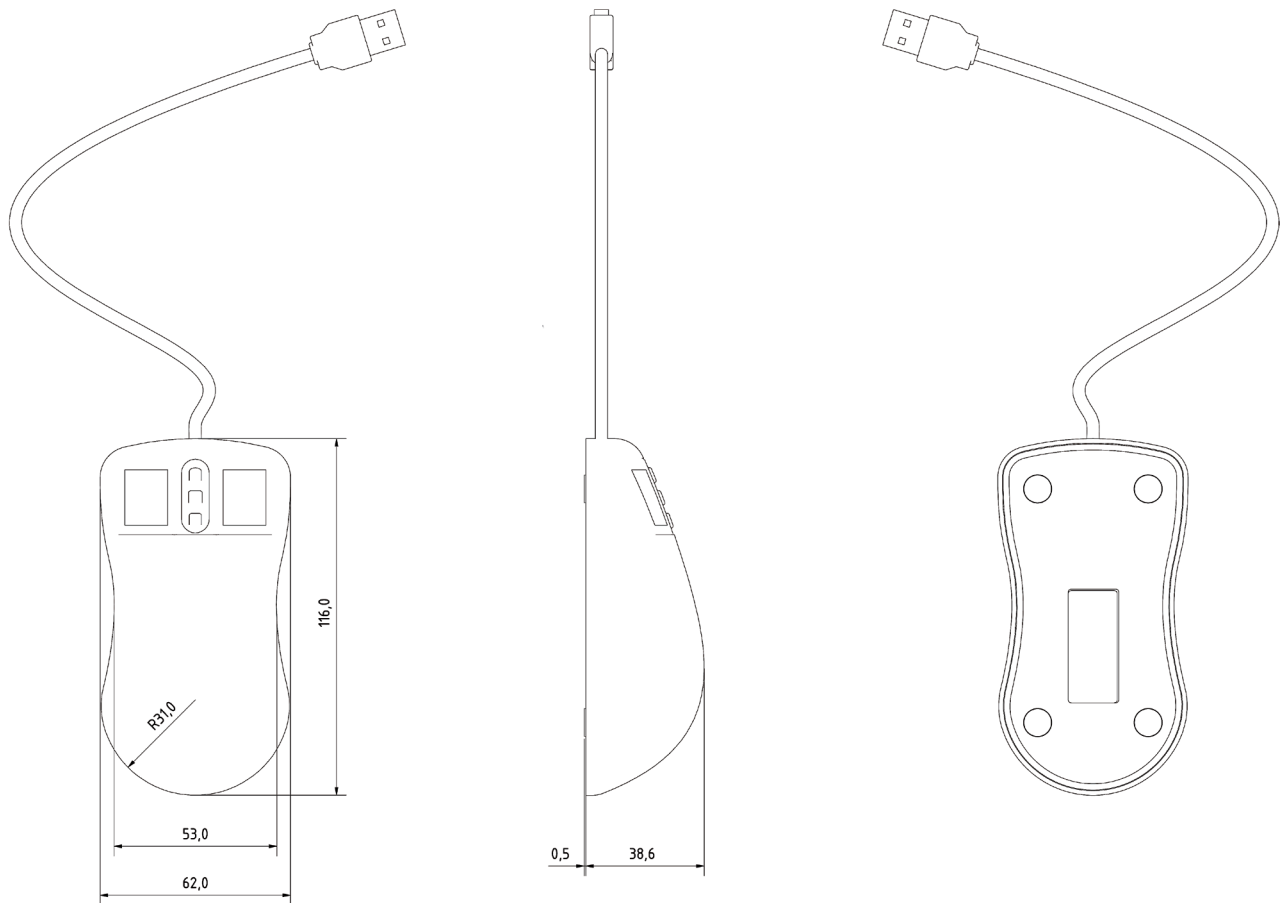

TECHNICAL DRAWING (in mm)